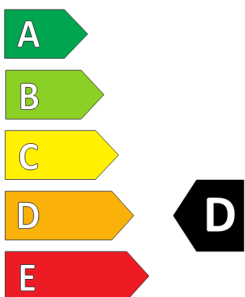

GOODYEAR

ENERG

GOODYEAR

571753

225/65R16C 112/110T

C2

2020/740

571753